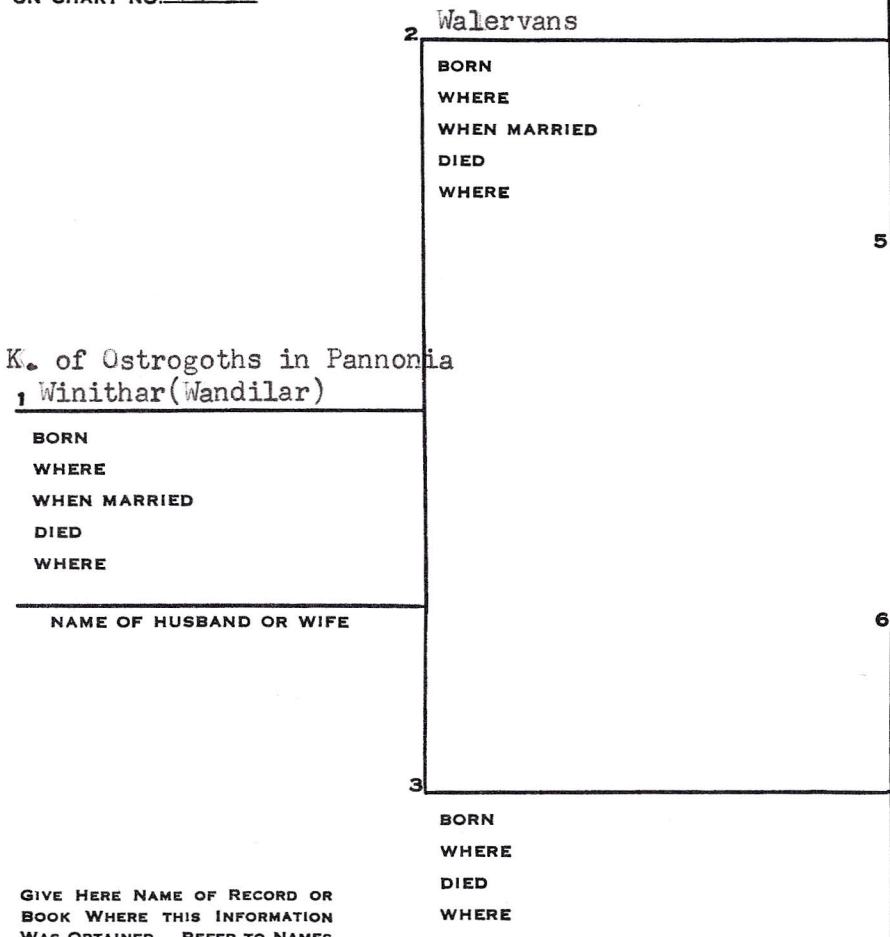

Theron S. Hall
 815 East 400 North
 Springville, Utah 84666

PEDIGREE CHART

Athal CHART NO. 198

DATE _____
 NAME OF PERSON SUBMITTING CHART _____
 STREET ADDRESS _____
 CITY _____ STATE _____

NO. 1 ON THIS CHART IS THE SAME PERSON AS NO. 26
 ON CHART NO. 197

K. of Ostrogoths in Pannonia
 , Winithar (Wandilar)

GIVE HERE NAME OF RECORD OR BOOK WHERE THIS INFORMATION WAS OBTAINED. REFER TO NAMES BY NUMBER.
 Collins: R. Ancestors of M.C. Barons, p. 128

16 ABOVE NAME CONTINUED ON CHART 199

17 ABOVE NAME CONTINUED ON CHART _____

18 ABOVE NAME CONTINUED ON CHART _____

19 ABOVE NAME CONTINUED ON CHART _____

20 ABOVE NAME CONTINUED ON CHART _____

21 ABOVE NAME CONTINUED ON CHART _____

22 ABOVE NAME CONTINUED ON CHART _____